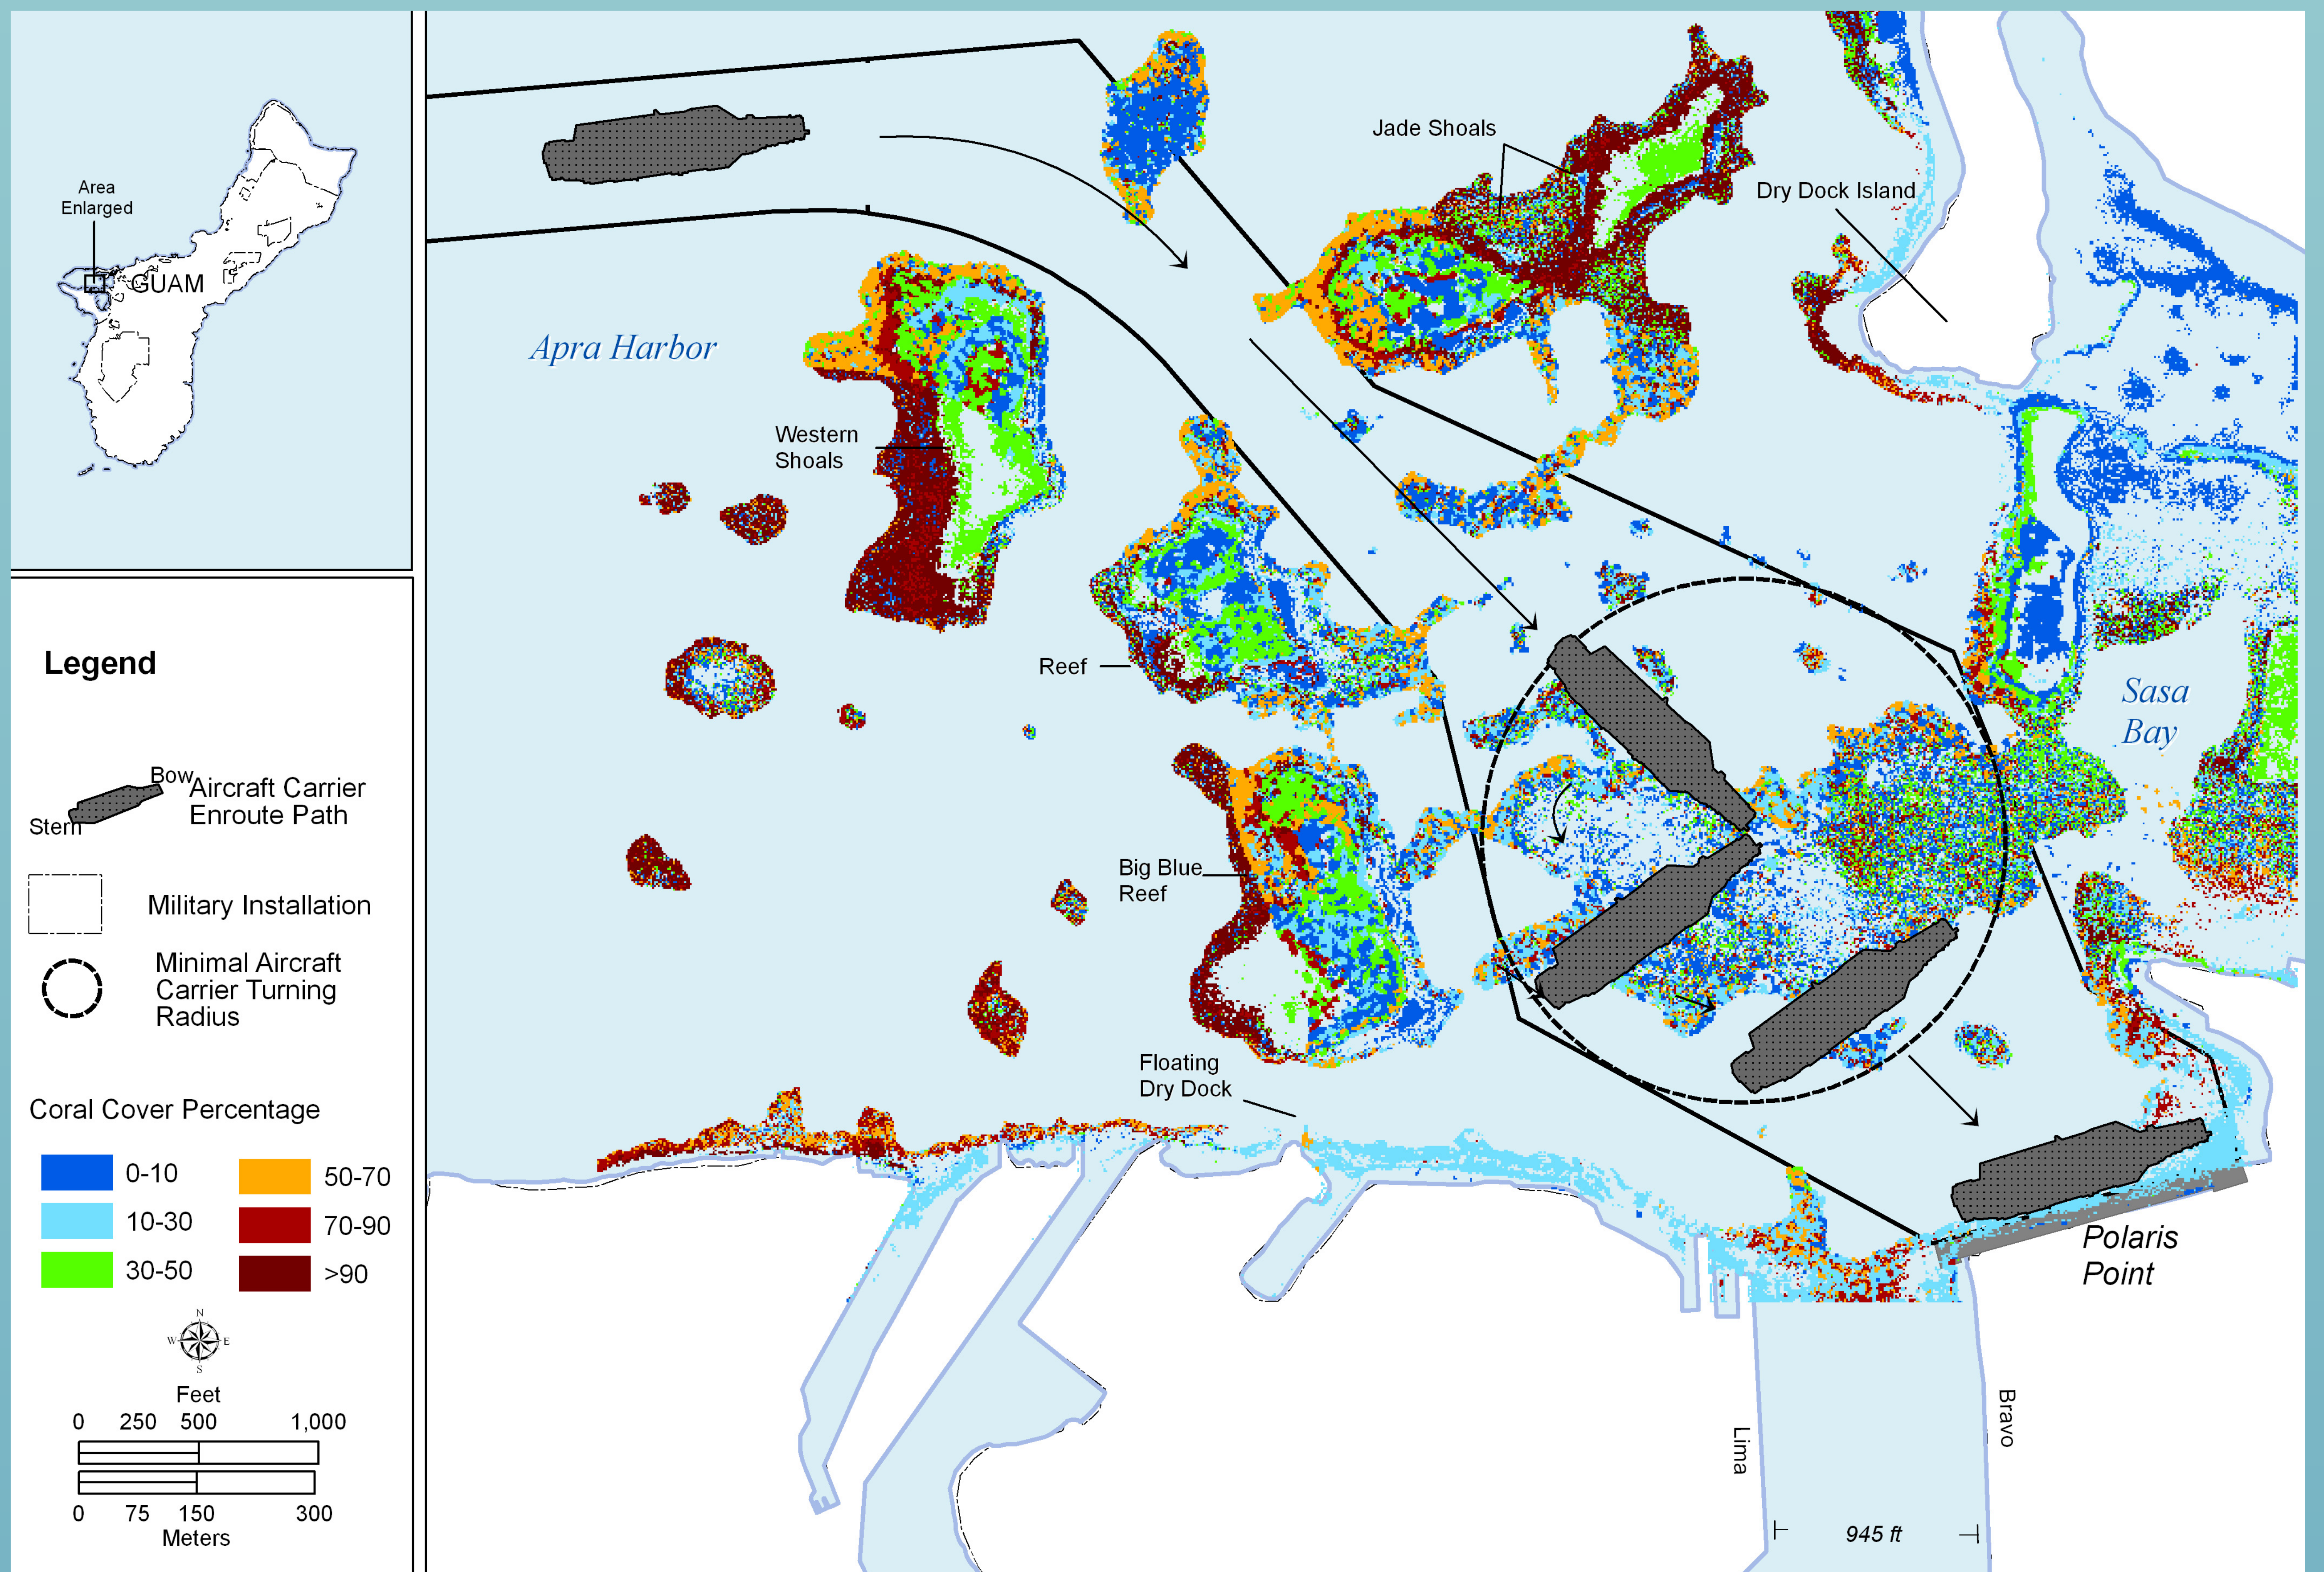

# Marine Biology

## Proposed Carrier Channel

**Impact:** Permanent removal of coral reef within carrier channel

### Ways to Minimize Impact:

- Proposed carrier channel results in smallest impacts to coral reef in Apra Harbor
- Impact to coral reef will be compensated per Army Corps regulations
- No impact to turtles
- No long-term impact to fish